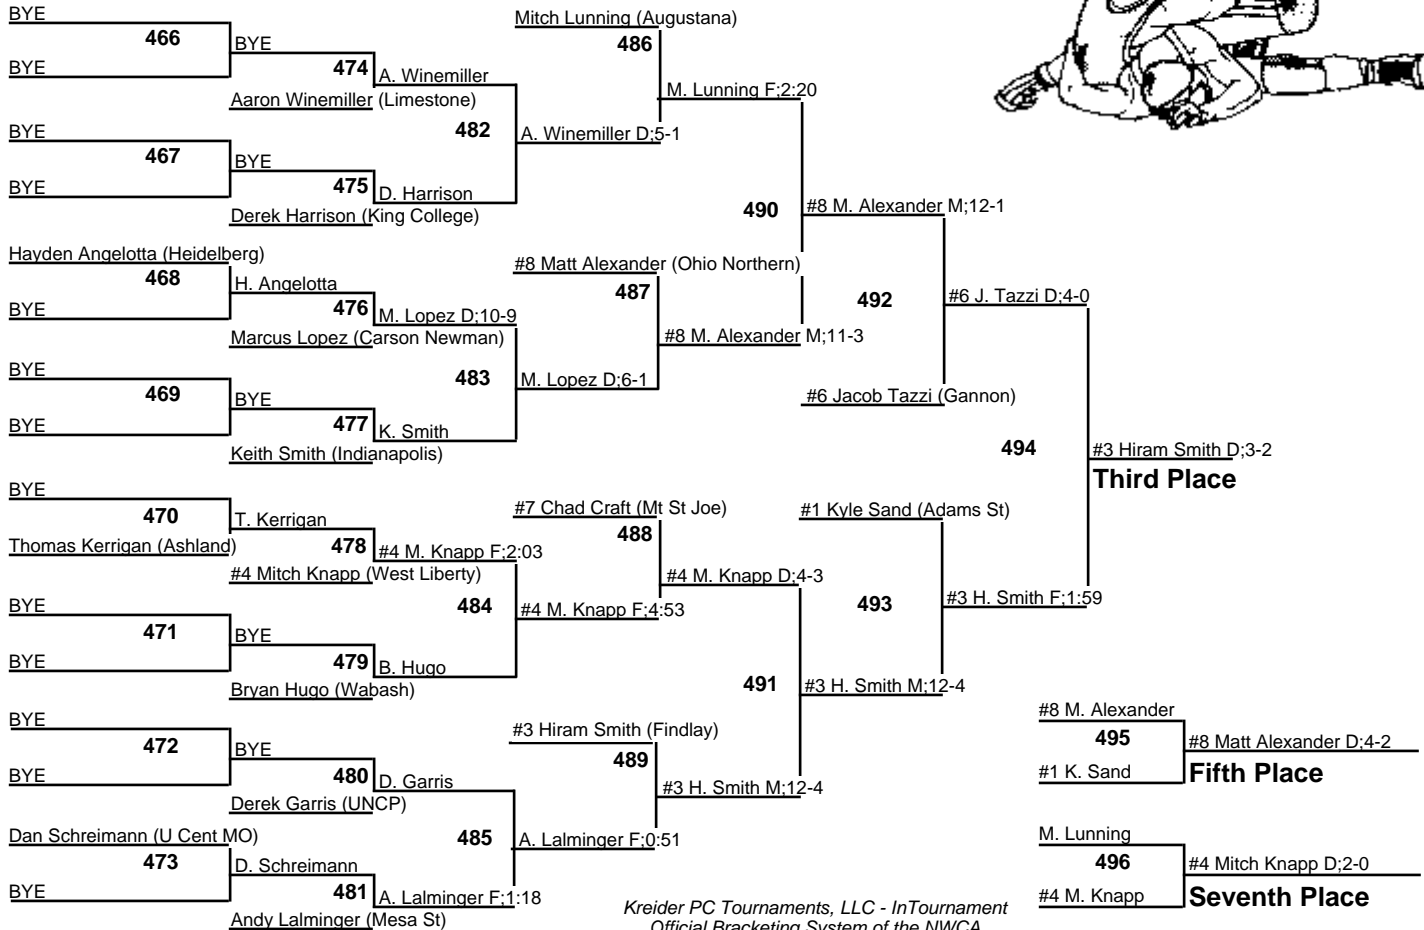

Midwest Classic 2009

184
4 January 2009