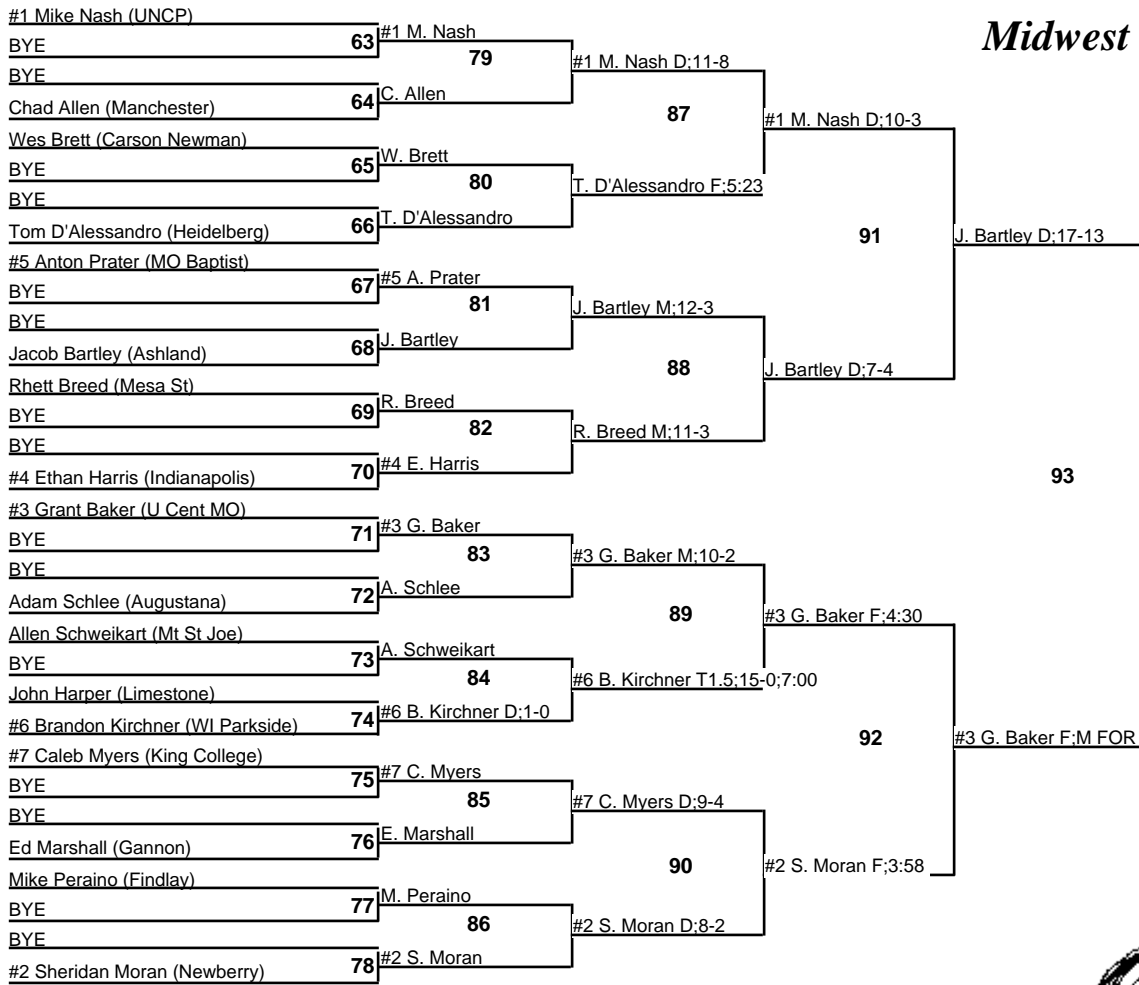

Midwest Classic 2009

133
4 January 2009

Champion
#3 Grant Baker F:1:27