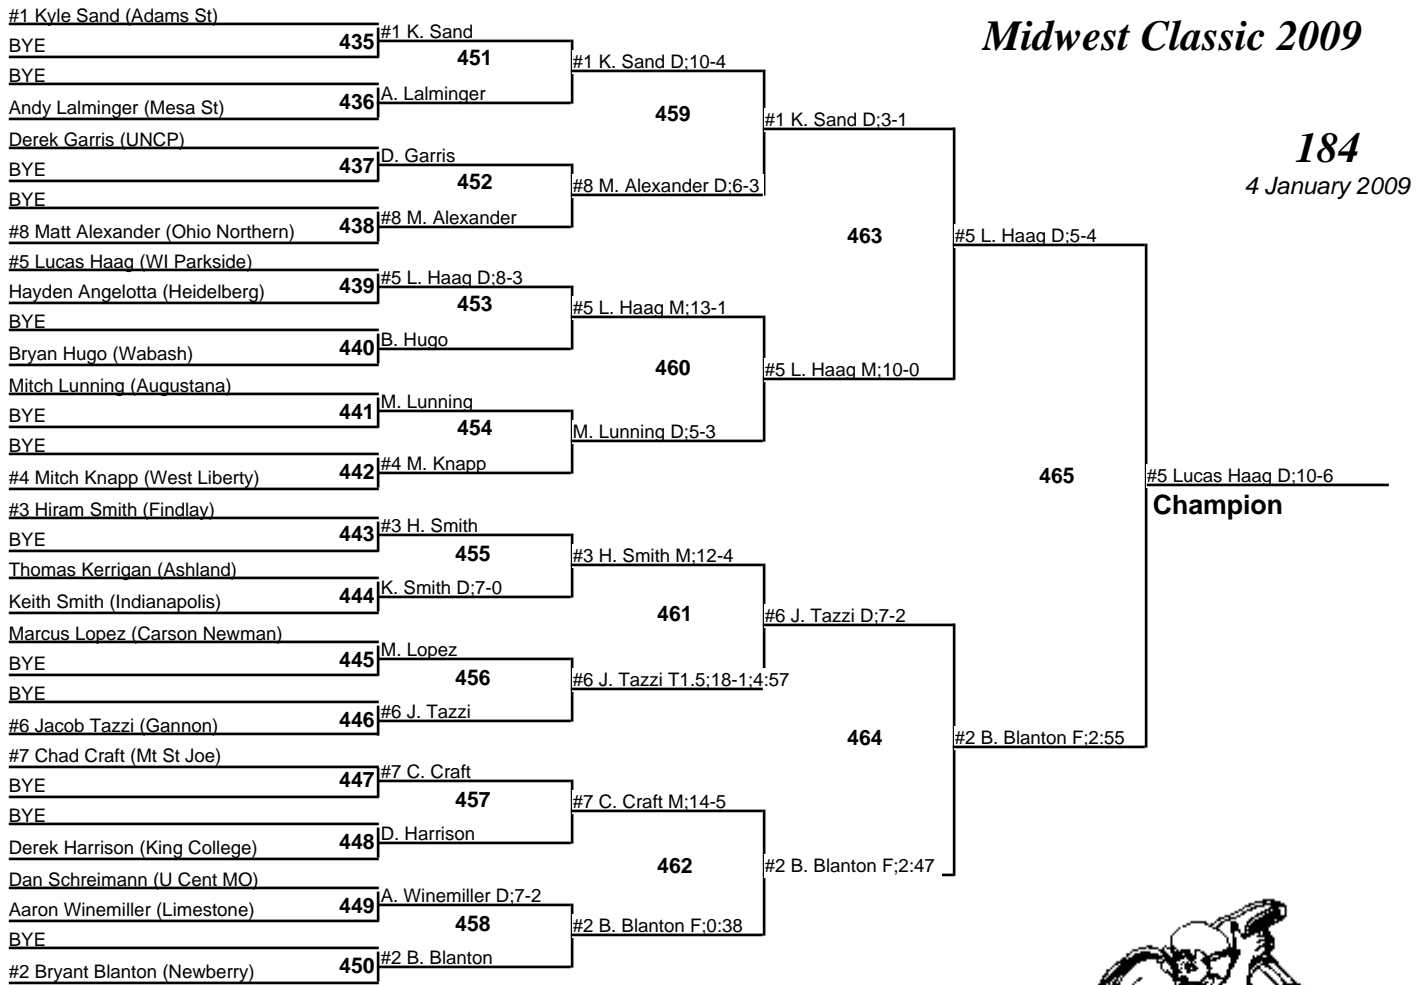

Midwest Classic 2009

184
4 January 2009