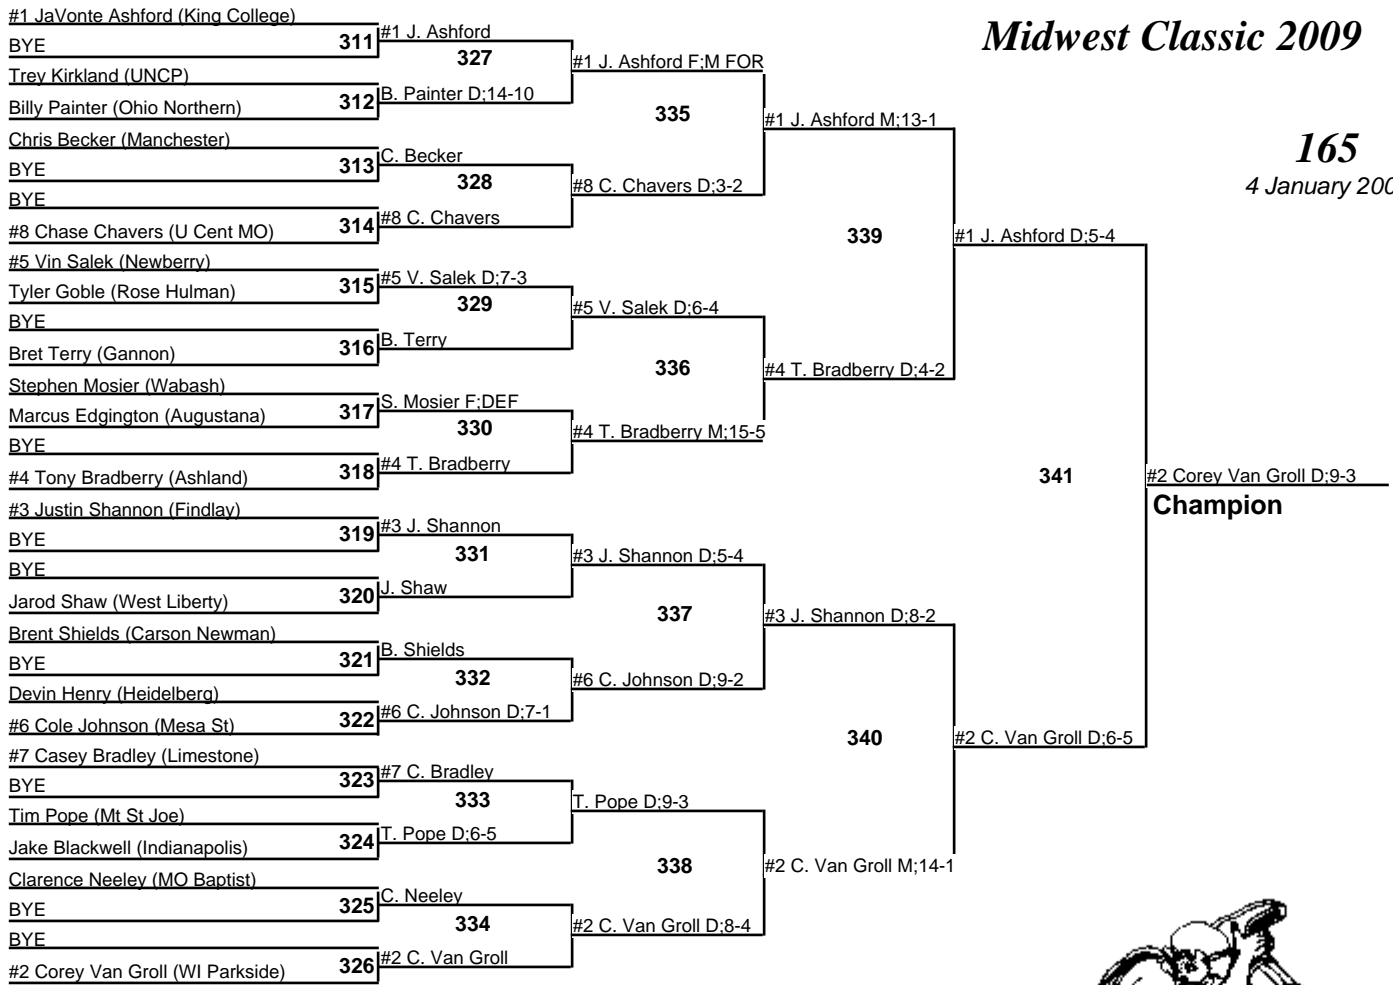

Midwest Classic 2009

165
4 January 2009